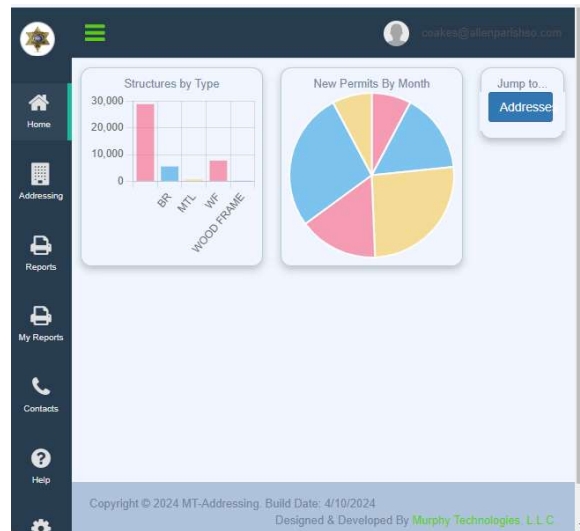

Murphy Technologies

(504) 298 - 1073 business sales@murphyla.com

AMS-Addressing, Permits, Contacts

AMS 911 will allow you to track specific addresses, utility permits, and contact information.

Dashboard

Helps give you statistics easily.

Cloud-Based

We provide the servers and keep the system up and running for you. There is no need to maintain complex web and database servers. Relax.

Mandeville, La. (985) 237 - 2463 mobile (504) 298 - 1073 business sean@murphyla.com

The screenshot shows a permit form with the following fields and values:

- Category:** HOUSE
- Type:** WOOD FRAME
- Color:** WHITE
- Previous Resident:** [Empty]
- Previous Address:** [Empty]
- Previous City:** [Empty]
- Previous Zip:** [Empty]
- Community:** Select
- WorkArea:** Select
- Distinct Characteristics:** HSE,WF WHITE W/BLACK TRIM,W/CHAIN FENCE
- Additional Characteristics:** [Empty]
- Reason For Special Interest:** [Empty]
- Additional Information:** HSE,WF WHITE W/BLACK TRIM,W/CHAIN FENCE

The screenshot shows an 'Add Contact' form with the following fields and values:

- Type:** Select
- Agency:** [Empty]
- Last:** Xzample
- First:** Zeta
- Middle:** [Empty]
- Suffix:** [Empty]
- Date of Birth:** mm/dd/yyyy
- Race:** Select
- Gender:** Select
- Comments:** [Empty]